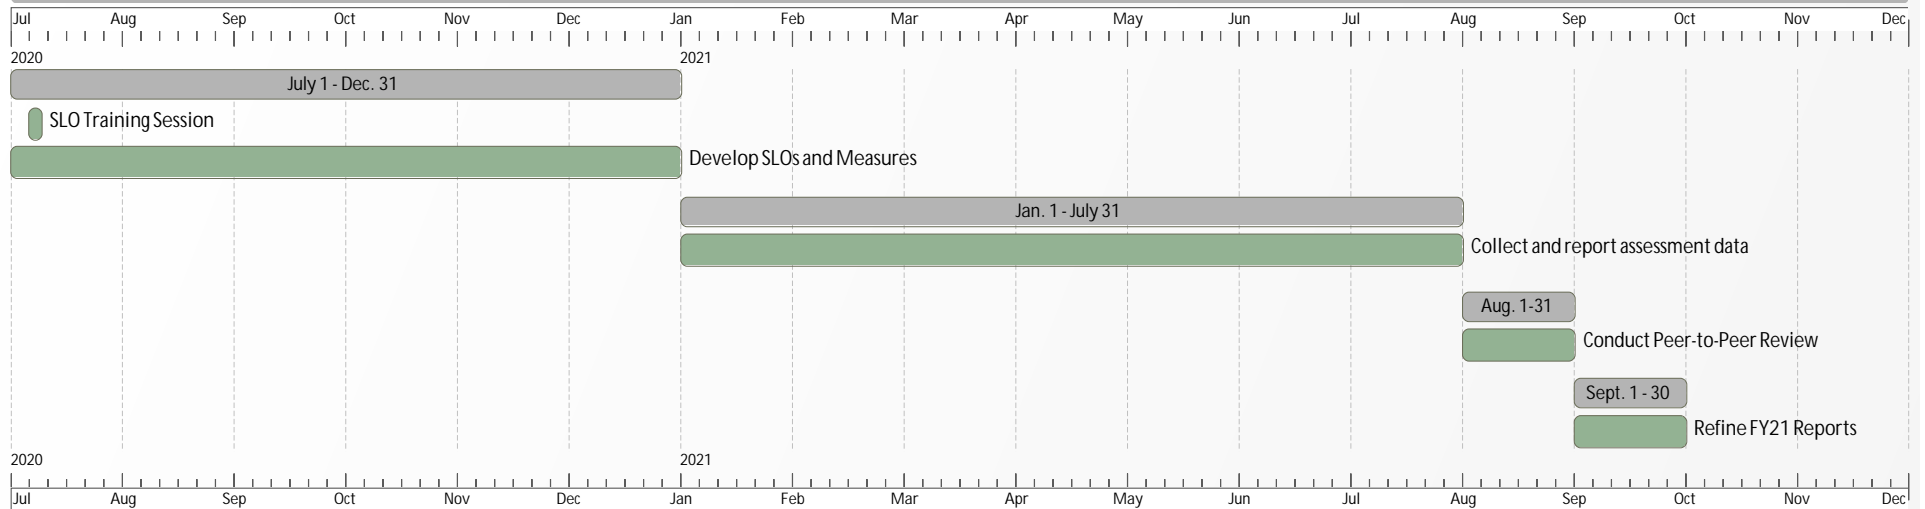

Academic Student Services - FY21 SLO Assessment Timeline

■ Dates ■ Academic Student Services

FY22 Timeline for collecting, reporting, reviewing and refining to be extended by one month; Revised 03-29-21