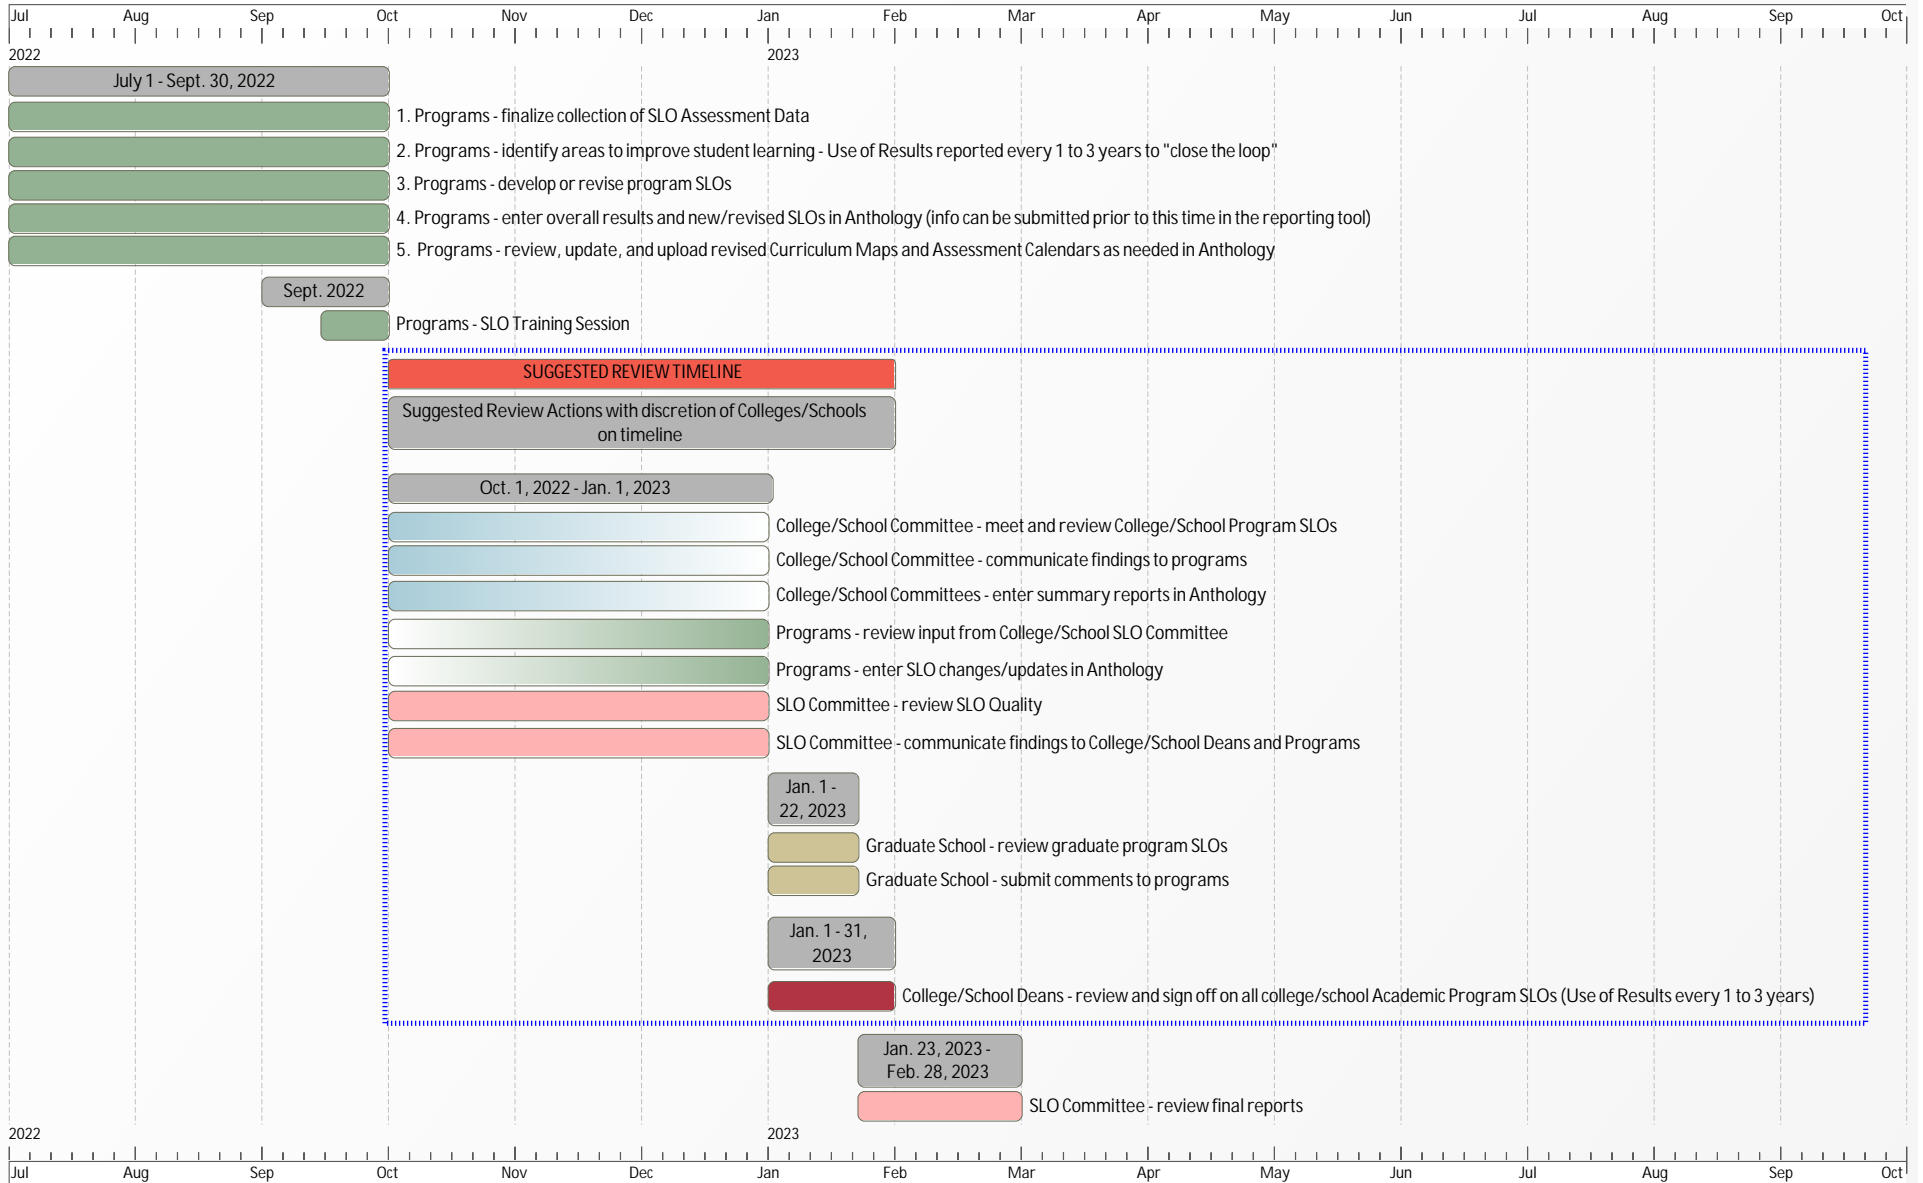

# FY22 Student Learning Outcome Detailed Process Tasks

■ Academic Programs 
 ■ College/School SLO Review Committee 
 ■ Graduate SLO Committee 
 ■ College/School Deans 
 ■ University SLO Committee 
 ■ Dates 
 ■ Suggested College/School Review Timeline