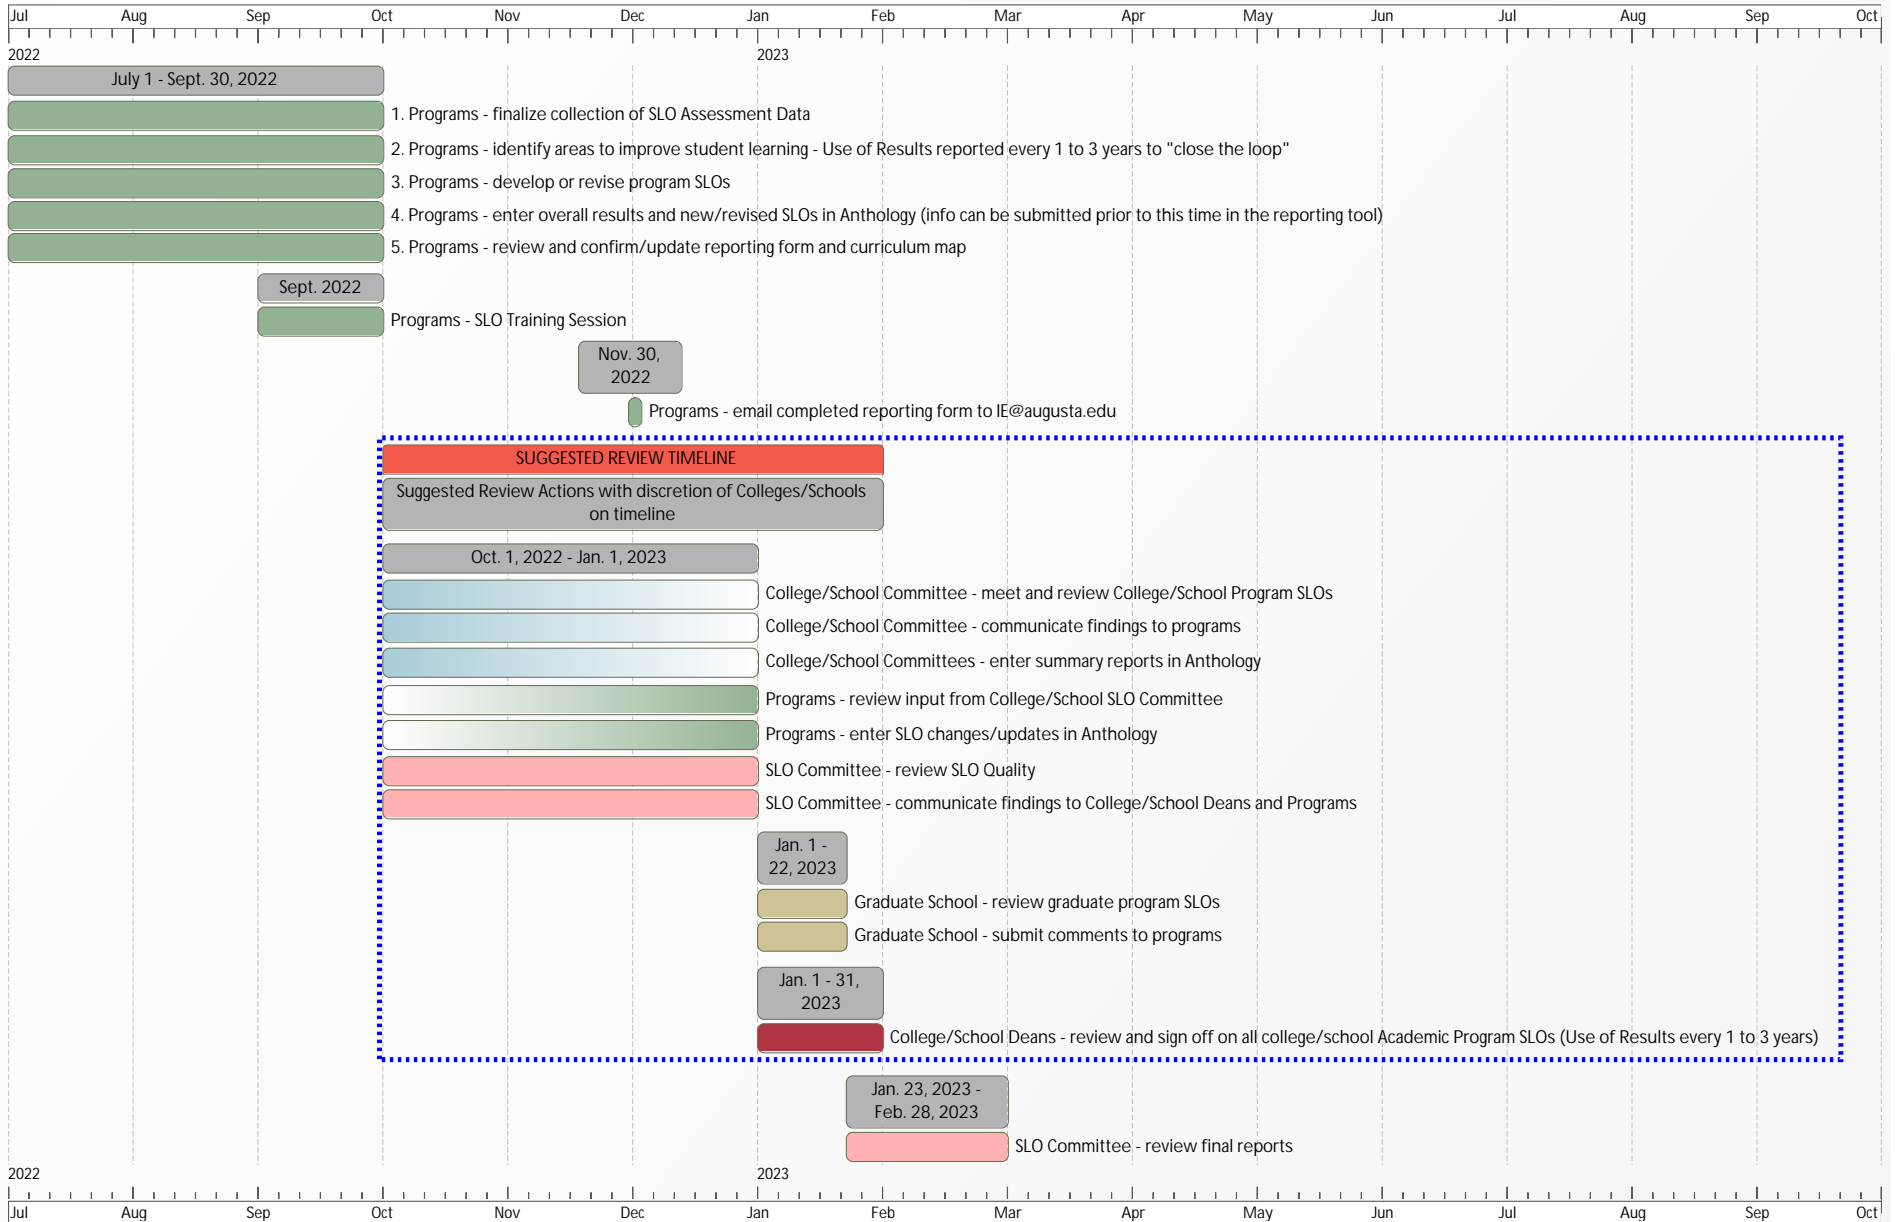

FY22 Student Learning Outcome Detailed Process Tasks

■ Academic Programs
 ■ College/School SLO Review Committee
 ■ Graduate SLO Committee
 ■ College/School Deans
 ■ University SLO Committee
 ■ Dates
 ■ Suggested College/School Review Timeline