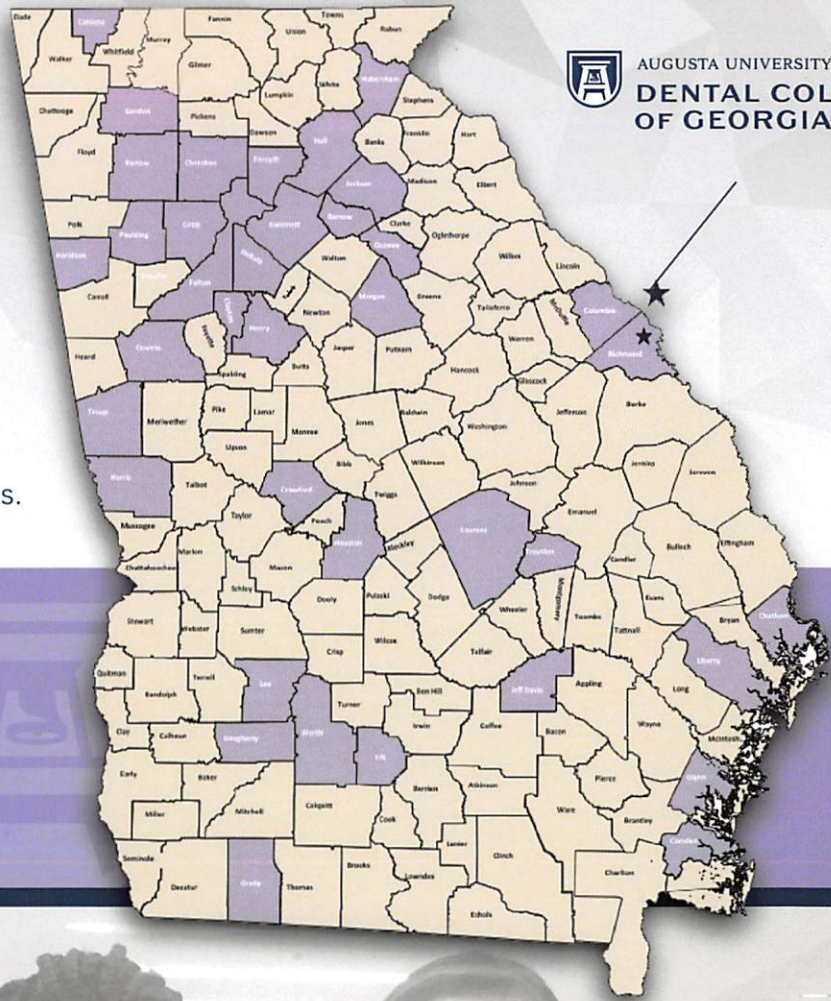

Prior Education Backgrounds 24 Different Majors Represented

Avian Biology (1)	Cell & Molecular Biology (3)	Health Sciences (1)
Biochemistry & Molecular Biology (3)	Chemistry (4)	Japanese (1)
Biological Sciences (8)	Chinese Language & Literature (1)	Landscape Architecture (1)
Biology (55)	Computer Science (1)	Microbiology (2)
Biotechnology (1)	Dental Hygiene (2)	Neuroscience (1)
Business Administration (1)	Early Childhood Education (1)	Nursing (1)
Business Management (1)	Exercise Science (2)	Nutrition (1)
	Finance (2)	Public Health (2)
		Spanish (1)

AUGUSTA UNIVERSITY
**DENTAL COLLEGE
OF GEORGIA**

The Georgia counties in which the members of the class of 2022 permanently reside

43 out of 93 (46.2%)
newly accepted students reside in dental health professional shortage areas.

Out of State students are from:

- Indiana
- North Carolina
- South Carolina
- Tennessee
- Romania

Students in the 2022 graduating class were previously educated at 31 colleges and universities in Georgia and other states. The following institutions are represented:

- Appalachian State University
- Augusta University
- Birmingham Southern College
- Brigham Young University
- Clemson University
- College of Charleston
- Duke University
- Emory University
- Francis Marion University
- Georgia College
- Georgia Institute of Technology
- Georgia Southern University – Savannah
- Georgia Southern University – Statesboro
- Georgia State University
- Indiana University-Purdue
- Kennesaw State University
- Macon State College – Macon
- Macon State College – Cochran
- Mercer University
- Reinhardt College
- University of Buffalo
- University of Georgia
- University of Maryland-College Park
- University of North Carolina-Charlotte
- University of North Carolina-Wilmington
- University of North Georgia
- University of South Carolina-Columbia
- University of Tennessee- Knoxville
- Valdosta State University
- Vanderbilt University
- Williams College