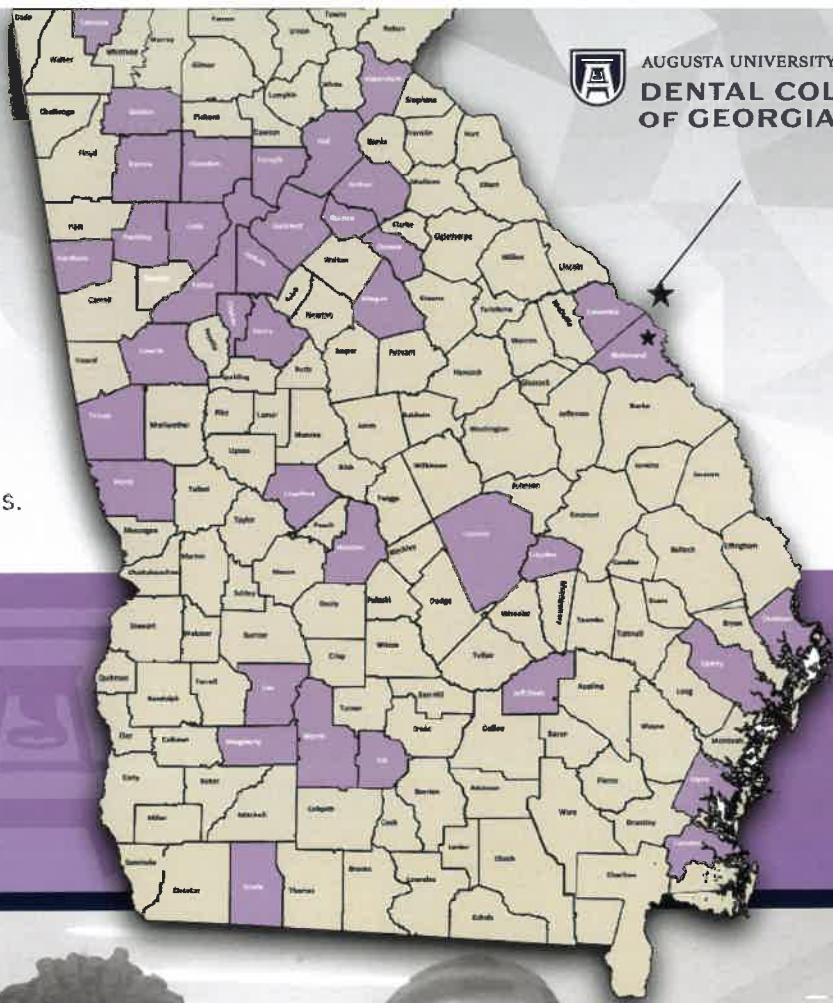

## Degrees Earned

Bachelors 95 Masters 6 Associates 1

AUGUSTA UNIVERSITY  
**DENTAL COLLEGE  
OF GEORGIA**

● **The Georgia counties in which the members of the class of 2022 permanently reside**

**43 out of 93 (46.2%)**  
newly accepted students reside in dental health professional shortage areas.

**Out of State students are from:**

Indiana  
North Carolina  
South Carolina  
Tennessee  
Romania

**Students in the 2022 graduating class were previously educated at 31 colleges and universities in Georgia and other states. The following institutions are represented:**