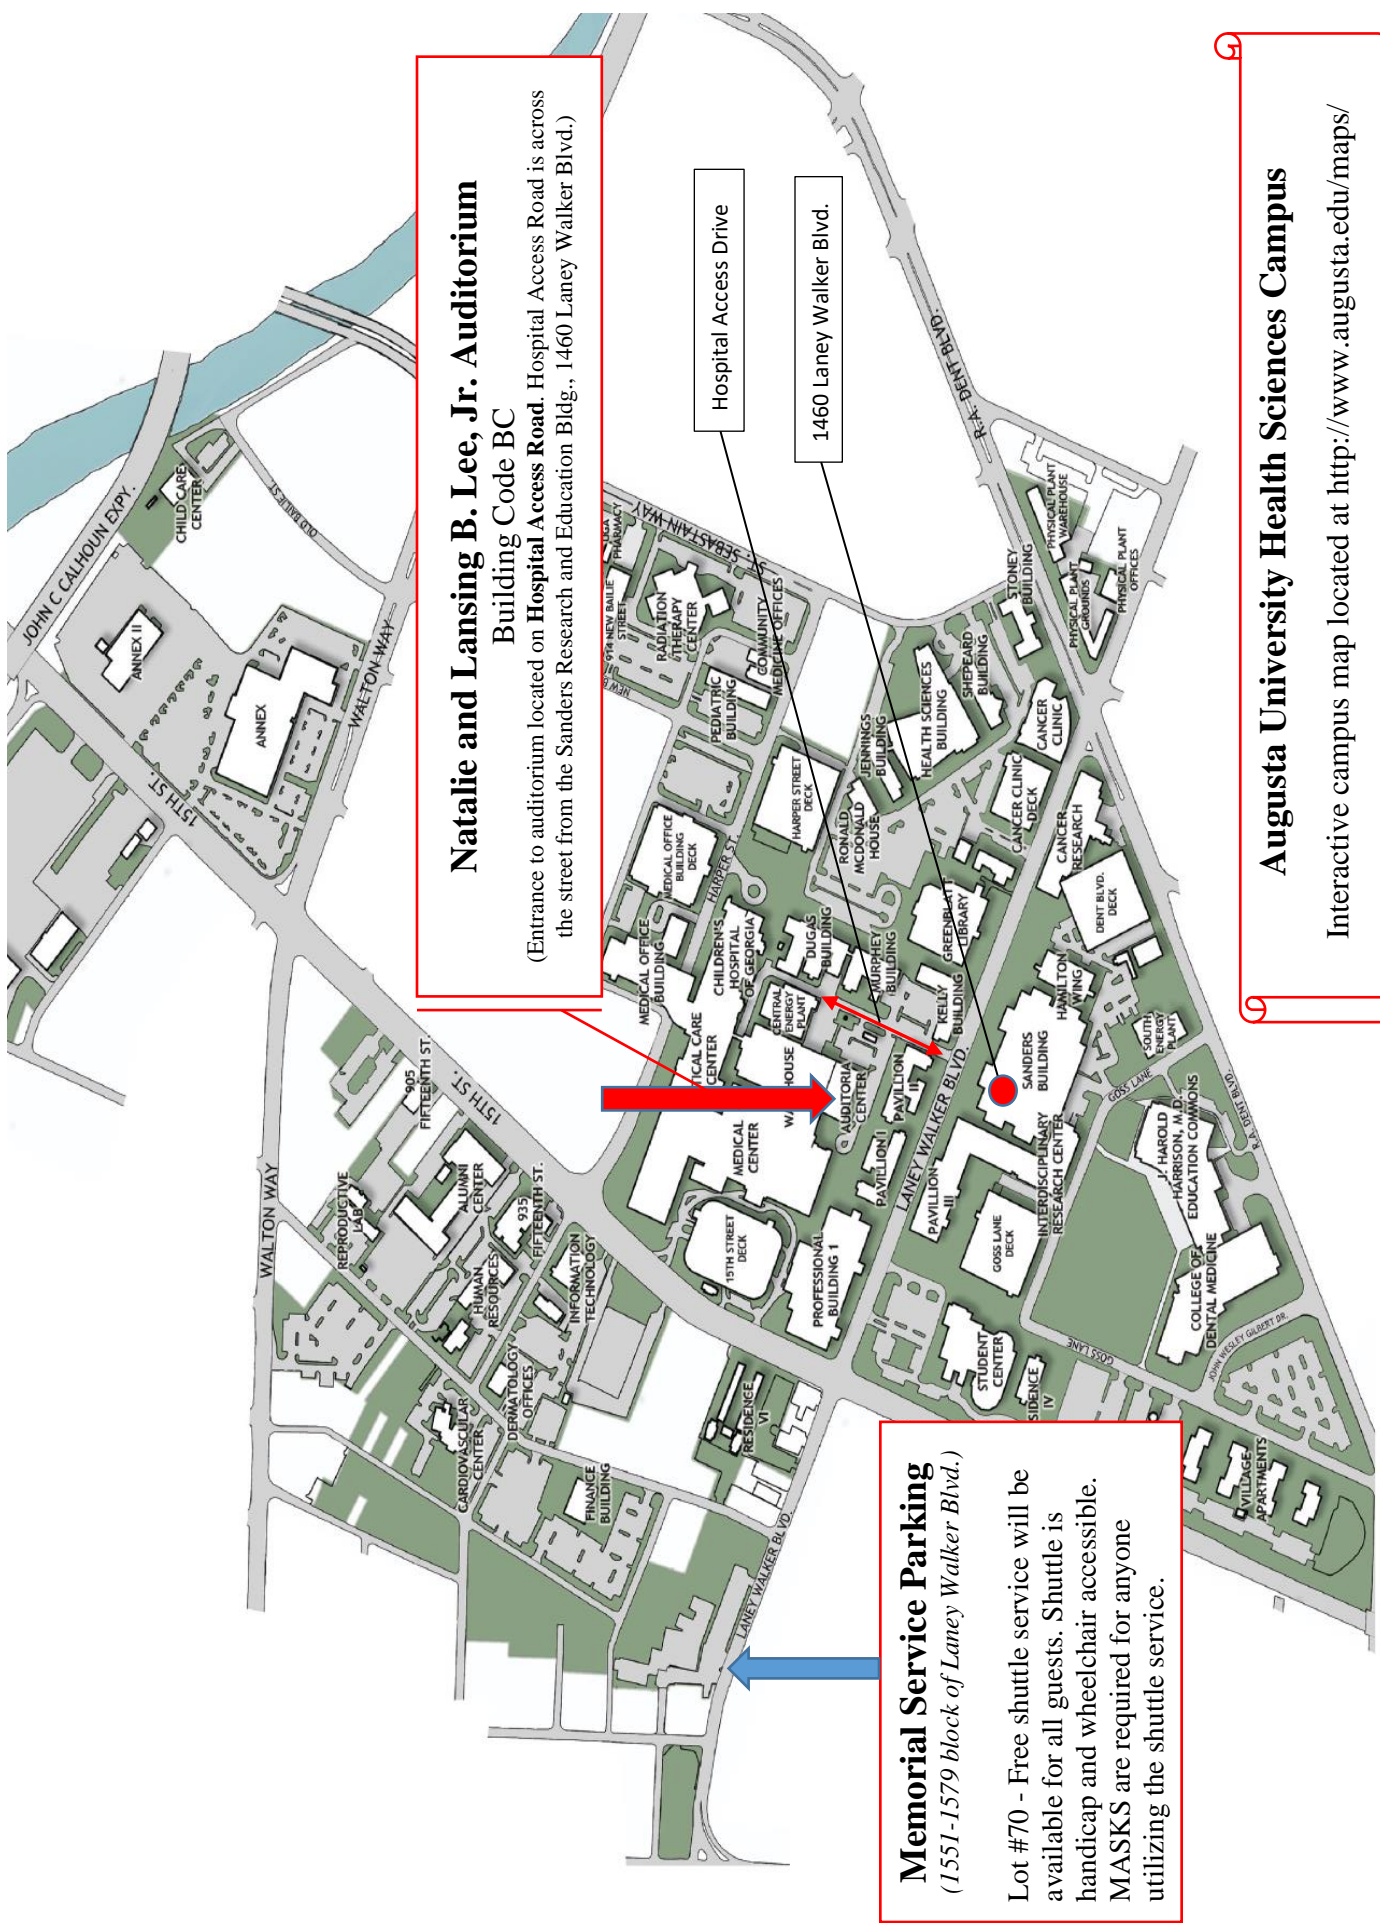

Natalie and Lansing B. Lee, Jr. Auditorium
Building Code BC

(Entrance to auditorium located on Hospital Access Road. Hospital Access Road is across the street from the Sanders Research and Education Bldg., 1460 Laney Walker Blvd.)

Hospital Access Drive

1460 Laney Walker Blvd.

Memorial Service Parking
(1551-1579 block of Laney Walker Blvd.)

Lot #70 - Free shuttle service will be available for all guests. Shuttle is handicap and wheelchair accessible. MASKS are required for anyone utilizing the shuttle service.

Augusta University Health Sciences Campus

Interactive campus map located at <http://www.augusta.edu/maps/>